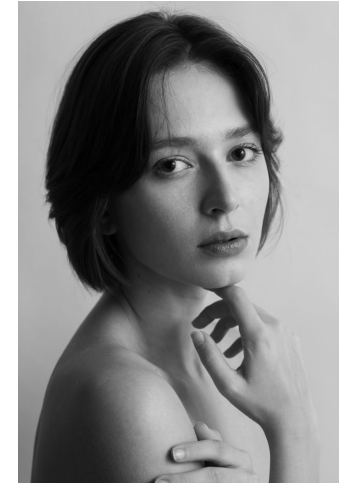

EMPOWERED

model management

Zuzanna

Height : 5'8.5" / 174 cm | Bust : 34" / 86 cm | Waist : 23" / 58 cm | Hips : 35" / 89 cm | Shoe : 9.0 US / 6.5 UK | Hair Colour : Brown | Eyes : Brown