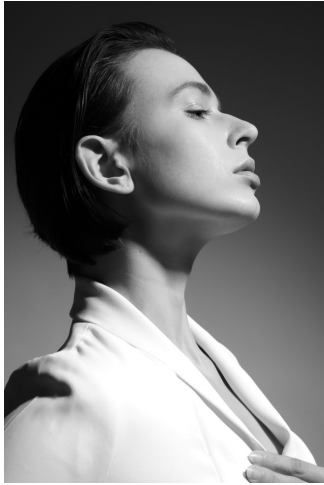

EMPOWERED

model management