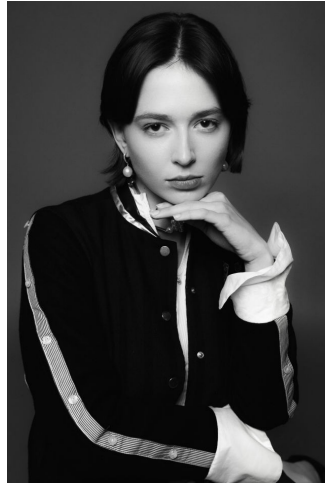

EMPOWERED

model management