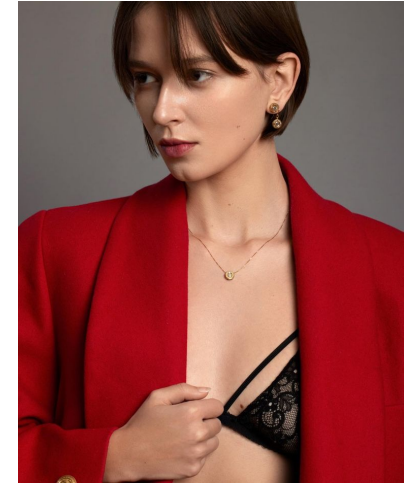

EMPOWERED

model management