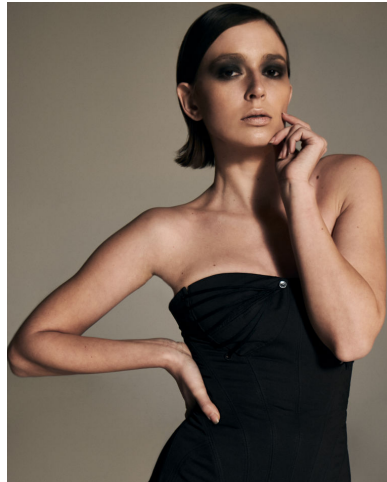

EMPOWERED

model management