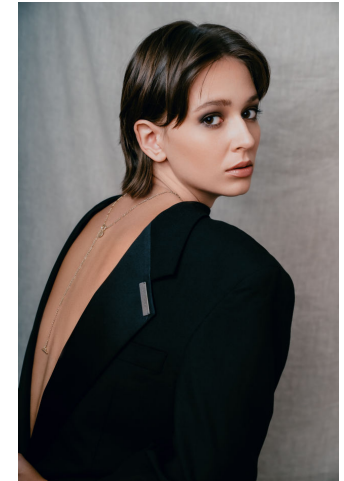

EMPOWERED

model management