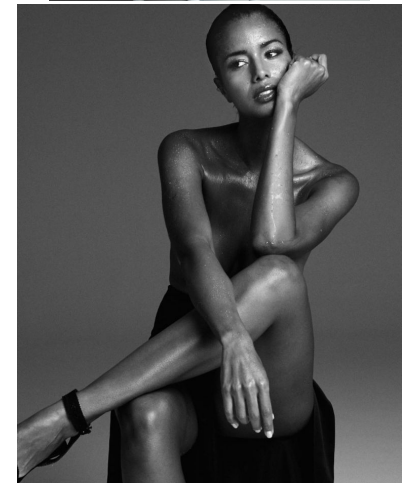

EMPOWERED

model management