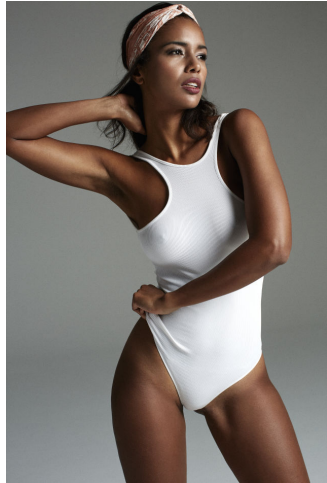

EMPOWERED

model management