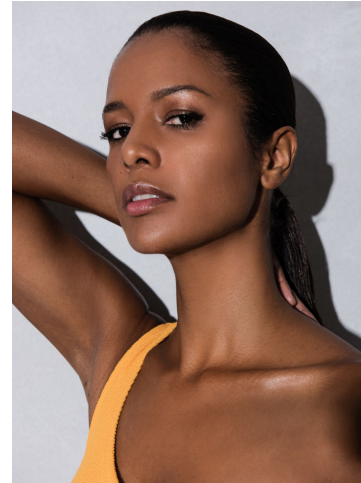

EMPOWERED

model management