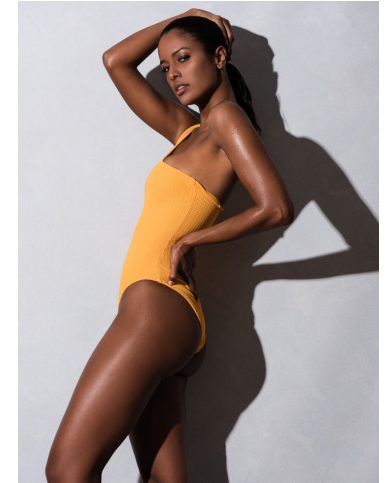

EMPOWERED

model management