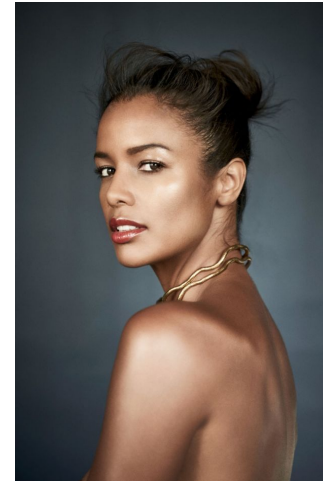

EMPOWERED

model management