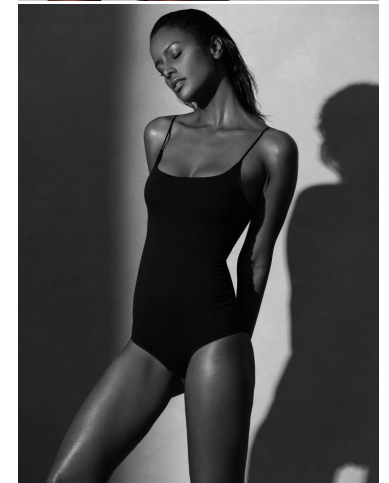

EMPOWERED

model management