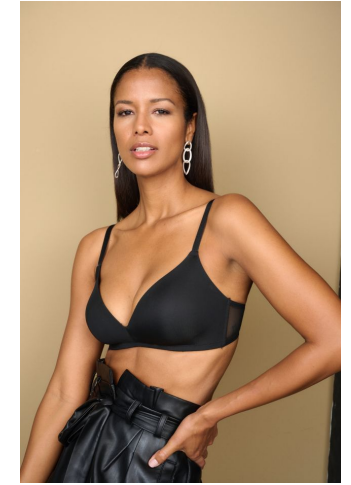

EMPOWERED

model management