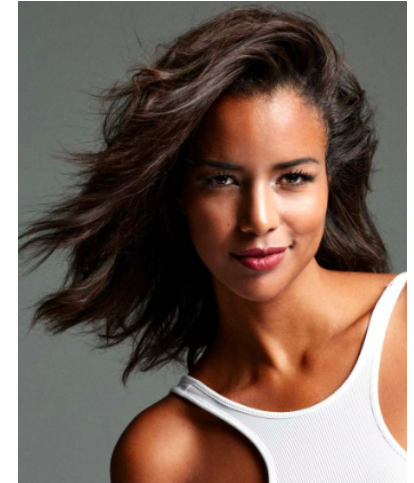

EMPOWERED

model management

Vanessa Fonseca

Height : 5'10" / 178 cm | Bust : 34" / 86 cm | Waist : 24" / 61 cm | Hips : 36" / 92 cm | Shoe : 9.5 US / 7.0 UK | Hair Colour : Brown | Eyes : Brown