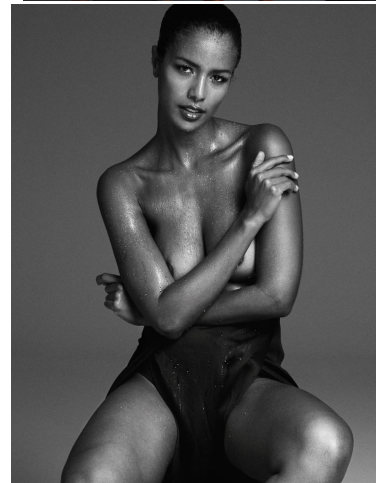

EMPOWERED

model management