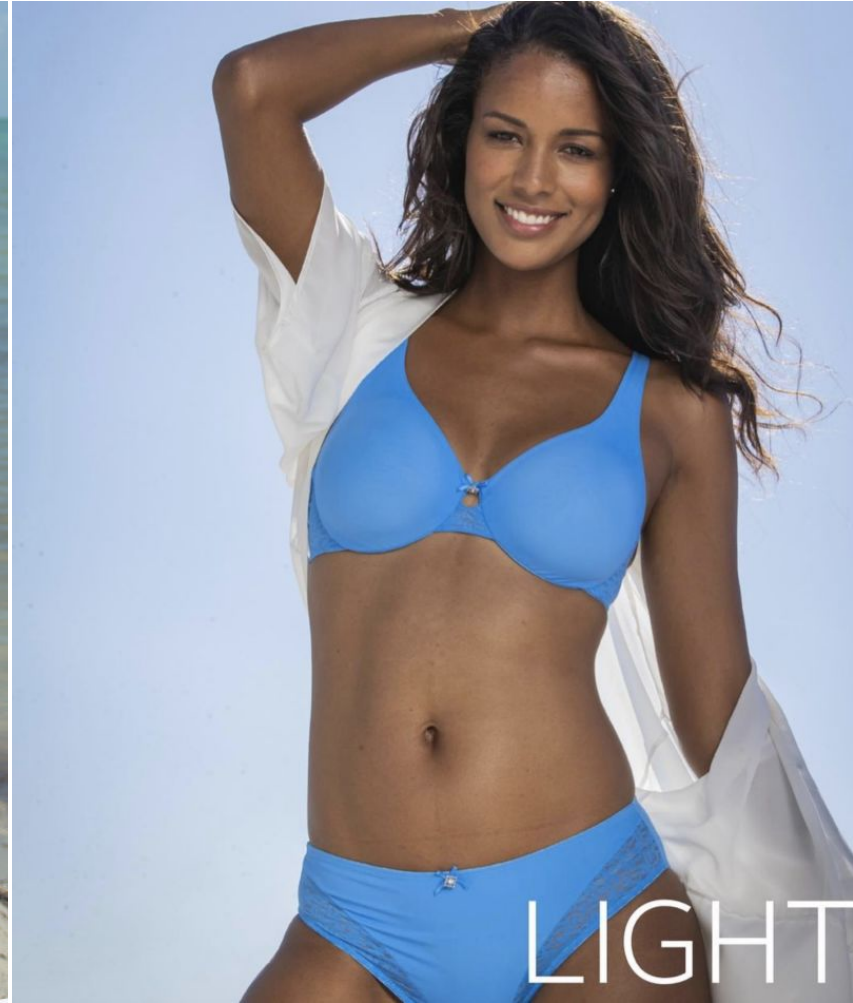

EMPOWERED

model management

Vanessa Fonseca

Height : 5'10" / 178 cm | Bust : 34" / 86 cm | Waist : 24" / 61 cm | Hips : 36" / 92 cm | Shoe : 9.5 US / 7.0 UK | Hair Colour : Brown | Eyes : Brown