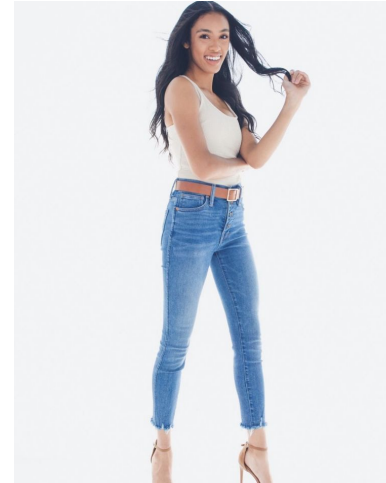

EMPOWERED

model management