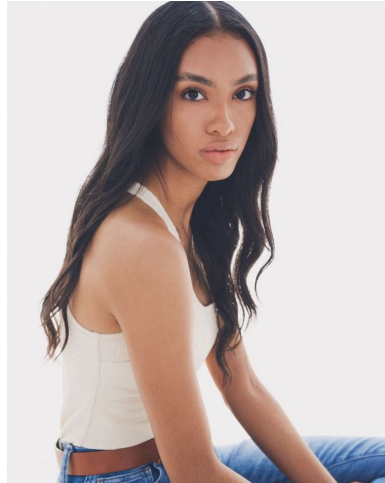

EMPOWERED

model management