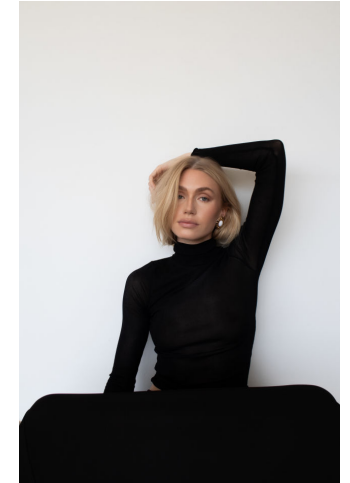

EMPOWERED

model management