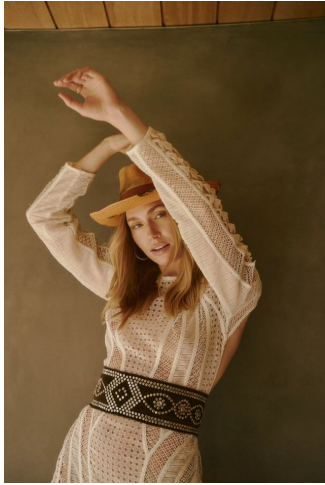

EMPOWERED

model management