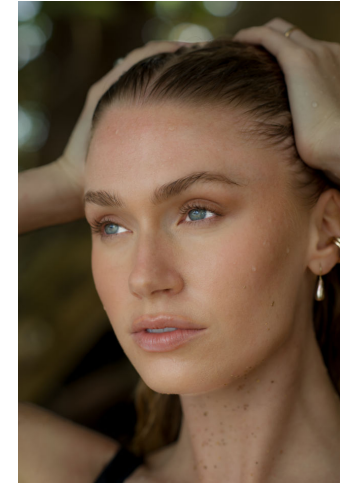

EMPOWERED

model management