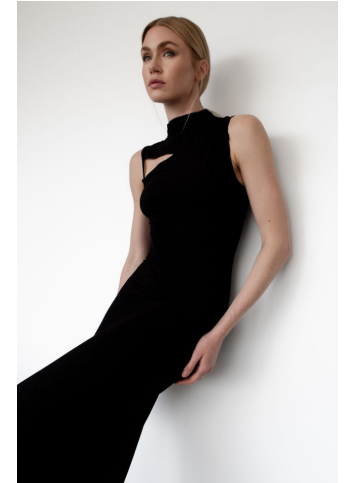

EMPOWERED

model management