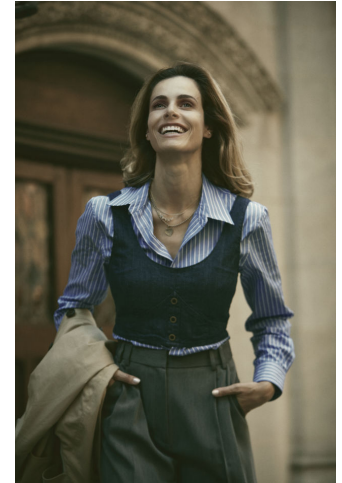

EMPOWERED

model management

Gabriela Dias

Height : 5'9.5" / 176 cm | Bust : 35.5" / 90 cm | Waist : 26" / 66 cm | Hips : 35.5" / 90 cm | Shoe : 8.5 US / 6.0 UK | Hair Colour : Light Brown | Eyes : Green

EMPOWERED

model management

EMPOWERED

model management

EMPOWERED

model management

Gabriela Dias

Height : 5'9.5" / 176 cm | Bust : 35.5" / 90 cm | Waist : 26" / 66 cm | Hips : 35.5" / 90 cm | Shoe : 8.5 US / 6.0 UK | Hair Colour : Light Brown | Eyes : Green