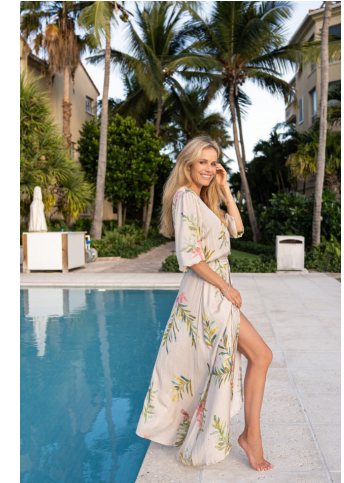

EMPOWERED

model management

Gabriela Dias

Height : 5'9.5" / 176 cm | Bust : 35.5" / 90 cm | Waist : 26" / 66 cm | Hips : 35.5" / 90 cm | Shoe : 8.5 US / 6.0 UK | Hair Colour : Light Brown | Eyes : Green

EMPOWERED

model management

EMPOWERED

model management

EMPOWERED

model management

Gabriela Dias

Height : 5'9.5" / 176 cm | Bust : 35.5" / 90 cm | Waist : 26" / 66 cm | Hips : 35.5" / 90 cm | Shoe : 8.5 US / 6.0 UK | Hair Colour : Light Brown | Eyes : Green