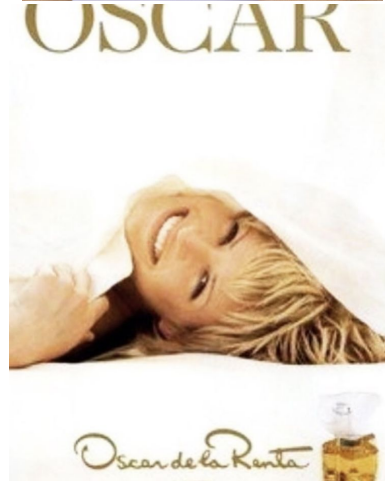

# EMPOWERED

*model management*

Carrie Berkey

Height : 5'11" / 180 cm | Bust : 34" / 86 cm | Waist : 26" / 66 cm | Hips : 34" / 86 cm | Shoe : 9.5 US / 7.0 UK | Hair Colour : Blonde | Eyes : Blue