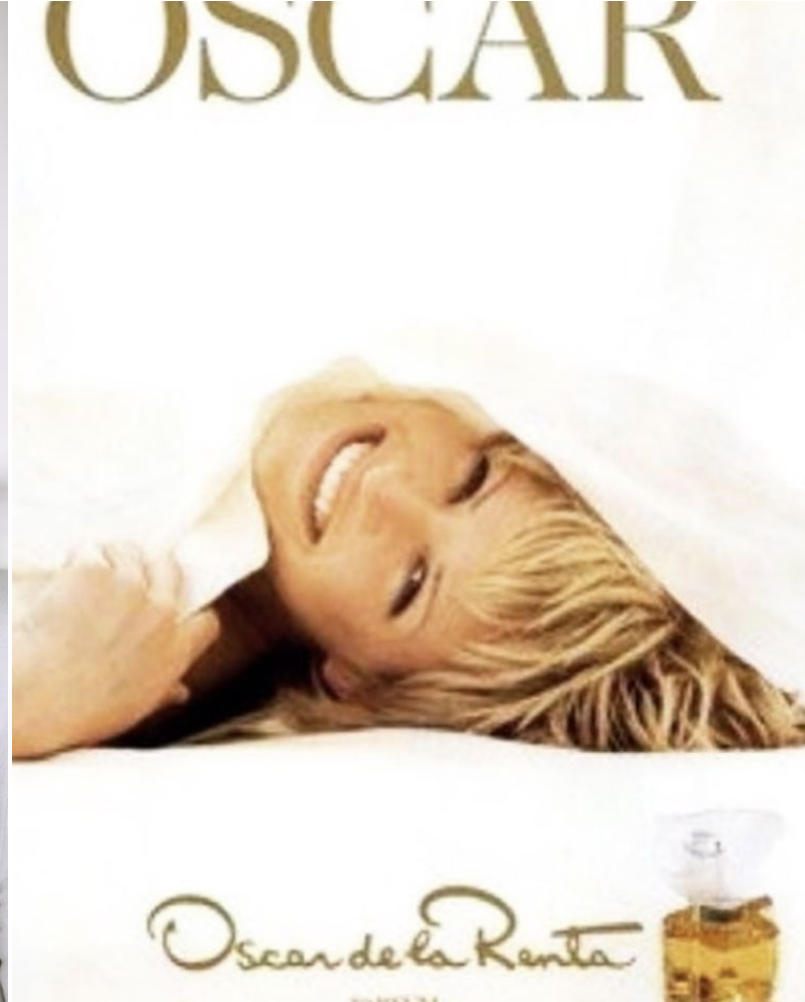

EMPOWERED

model management

Carrie Berkey

Height : 5'11" / 180 cm | Bust : 34" / 86 cm | Waist : 26" / 66 cm | Hips : 34" / 86 cm | Shoe : 9.5 US / 7.0 UK | Hair Colour : Blonde | Eyes : Blue