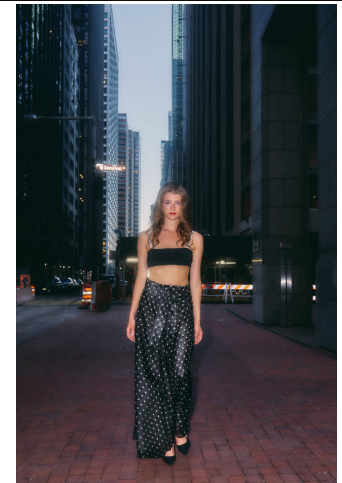

EMPOWERED

model management