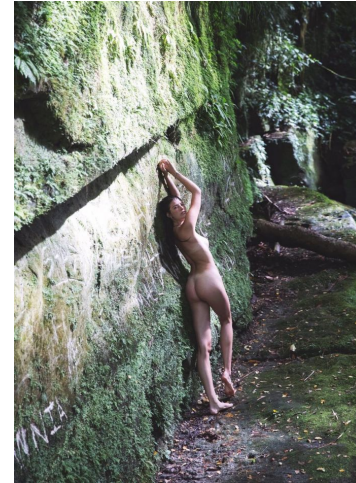

EMPOWERED

model management