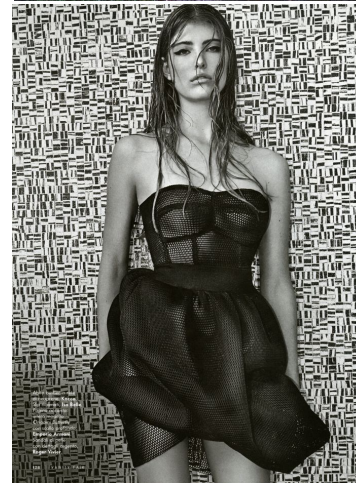

EMPOWERED

model management